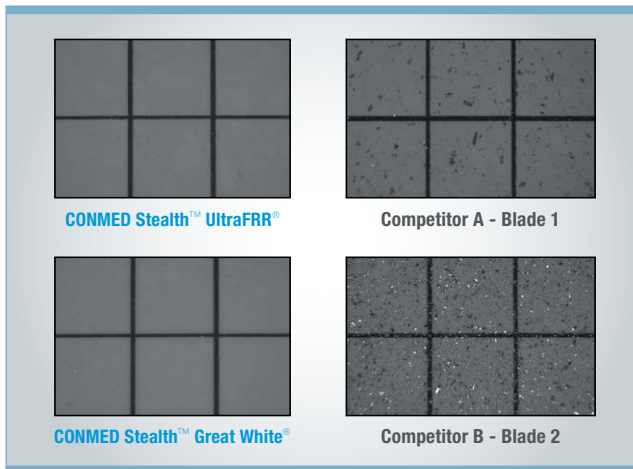

The design features of the Stealth™ DLC Coated Shaver Blades help to reduce metal particulate generation against some leading competitors – as shown in the data comparison chart below.

Metal Particulate Comparison Chart*

*TR17-00073, TR17-00165, TR17-00073-1.
Competitor A - Blade 1: Smith & Nephew, Dyonics Bonecutter.
Competitor A - Blade 2: Smith & Nephew, Incisor.